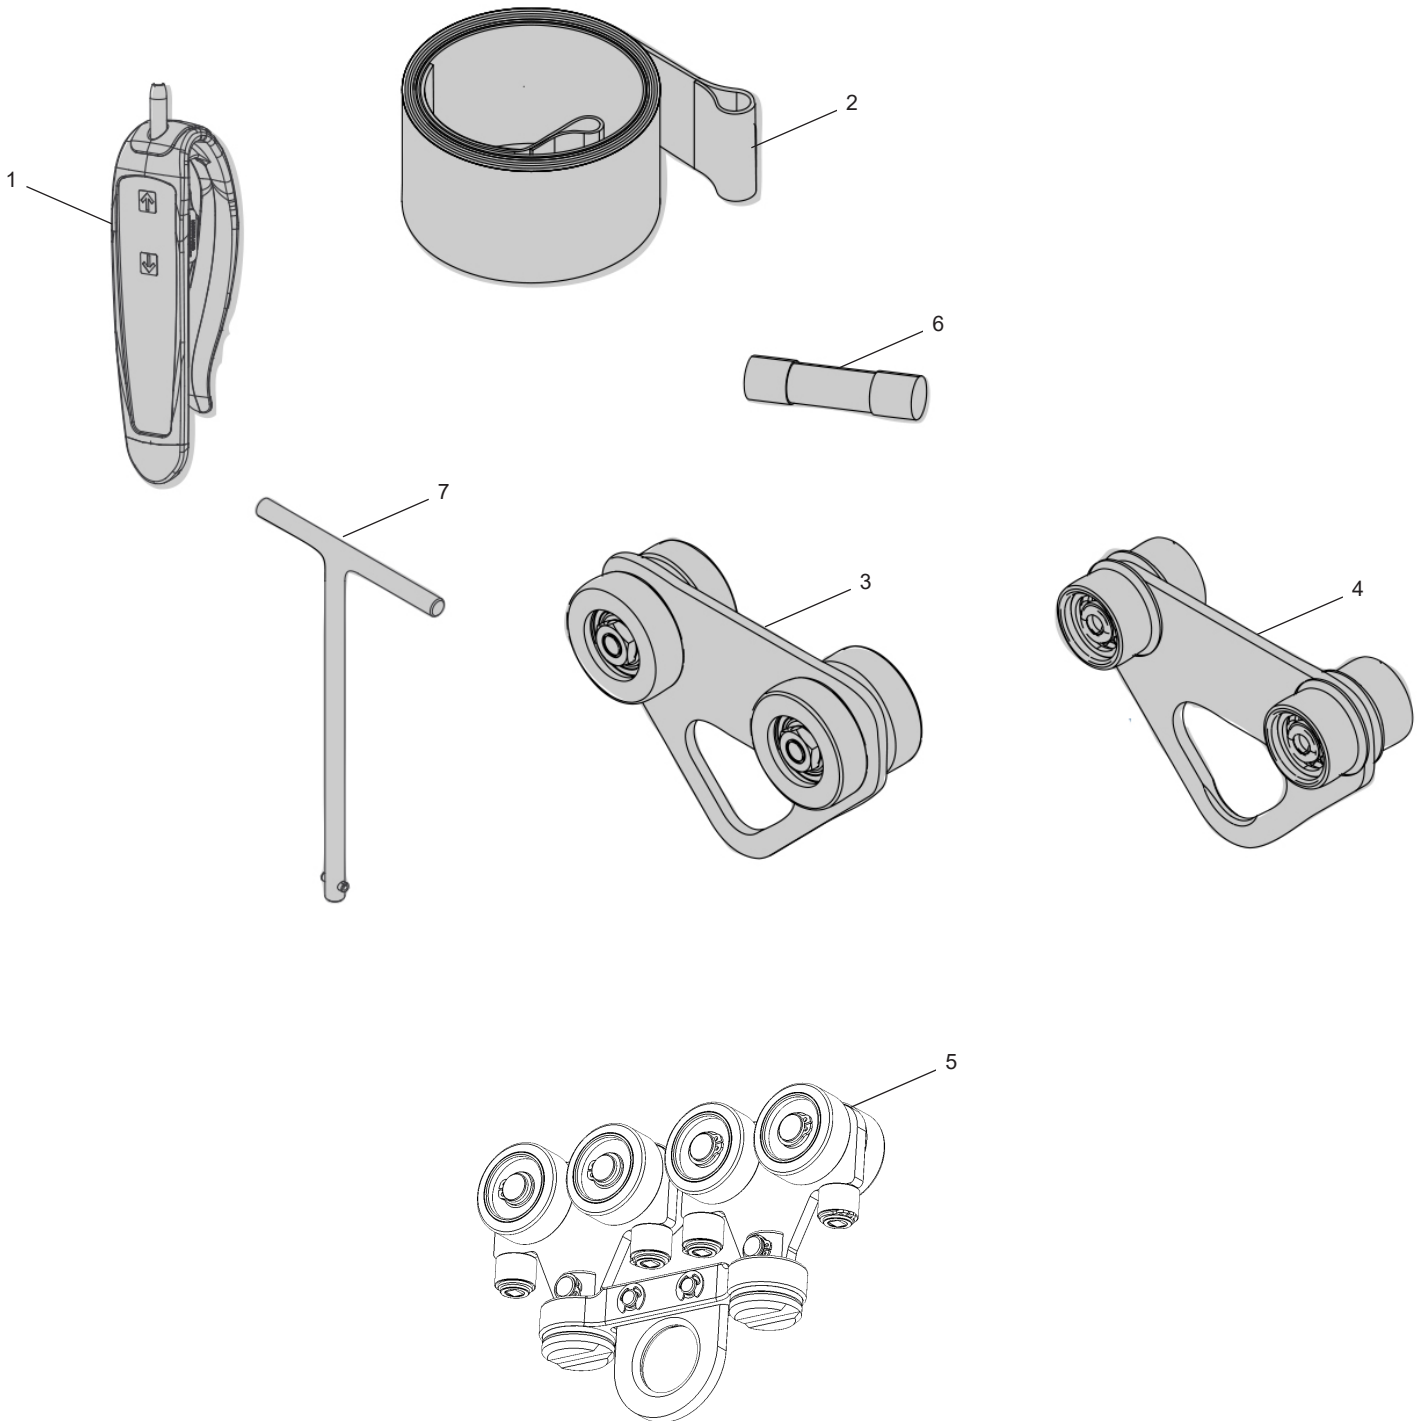

## Oxford® Voyager Portable

**Replacement Kits**

NO	PART NUMBER	DESCRIPTION	QTY
1	VOY-700.16809-33	Plastic Cab Replacement Kit	1
2	VOY-700.16829-33	Bottom Cab Inc. Clip Replacement	1
3	VOY-700.16560	Folding Arms Replacement Kit	1
4	VOY-700.24201	Ceiling Lift Charger and Adapters	1

**General Parts / Accessories**

NO	PART NUMBER	DESCRIPTION	QTY
1	VOY-700.13820-B	2 Button Hand Control	1
2	VOY-362.01365	Black Strap	1
3	VOY-A5900	Trolley for Voyager Fixed Rails	1
4	VOY-700.10650	Trolley for Portable Lifts (EasyTrack)	1
5	0YJH018510	Trolley for Elara Rails	1
6	VOY-C8FGMA10	GMA 10 Amp Fuse	1
7	VOY-005.16500	Emergency Lowering Tool	1
N/S	VOY-700-13842-B	Reset Handset	1

## Housing

NO	PART NUMBER	DESCRIPTION	QTY
1	VOY-200.16849-33	Strap Inlet Cover	1
2	VOY-200.16870	Tarzan Hook	1
3	VOY-200.16889-33	Hand Control Pocket	1
4	VOY-000.08000	Carabiner	1
5	VOY-200.16801	Cable Clamp	1
6	VOY-492.00051	Hand Control and Charger Inlet Circuit Board	1
7	VOY-001.08100-33	Touch Pad Membrane with Charge Indicator	1
8	VOY-000.16550	Bushing 3/8 x 1/2 Flange Plastic	2
9	VOY-000.00846	9mm Circlips	4

**Transmission**

NO	PART NUMBER	DESCRIPTION	QTY
1	VOY-362.01365	Black Strap	1
2	VOY-700.08052	Portable Drum with Black Strap	1
3	VOY-E0006	Gear Motor	1
4	VOY-700.16521	Assy Shaft Worm	1
5	VOY-A8030	Limit Switch DB2 Terminal 0.110	1
6	VOY-200.14090	Limit Switch Retaining Plate	1
7	VOY-200.08065	Shaft 9mm	1
8	VOY-200.14230	CBLM Plate	1