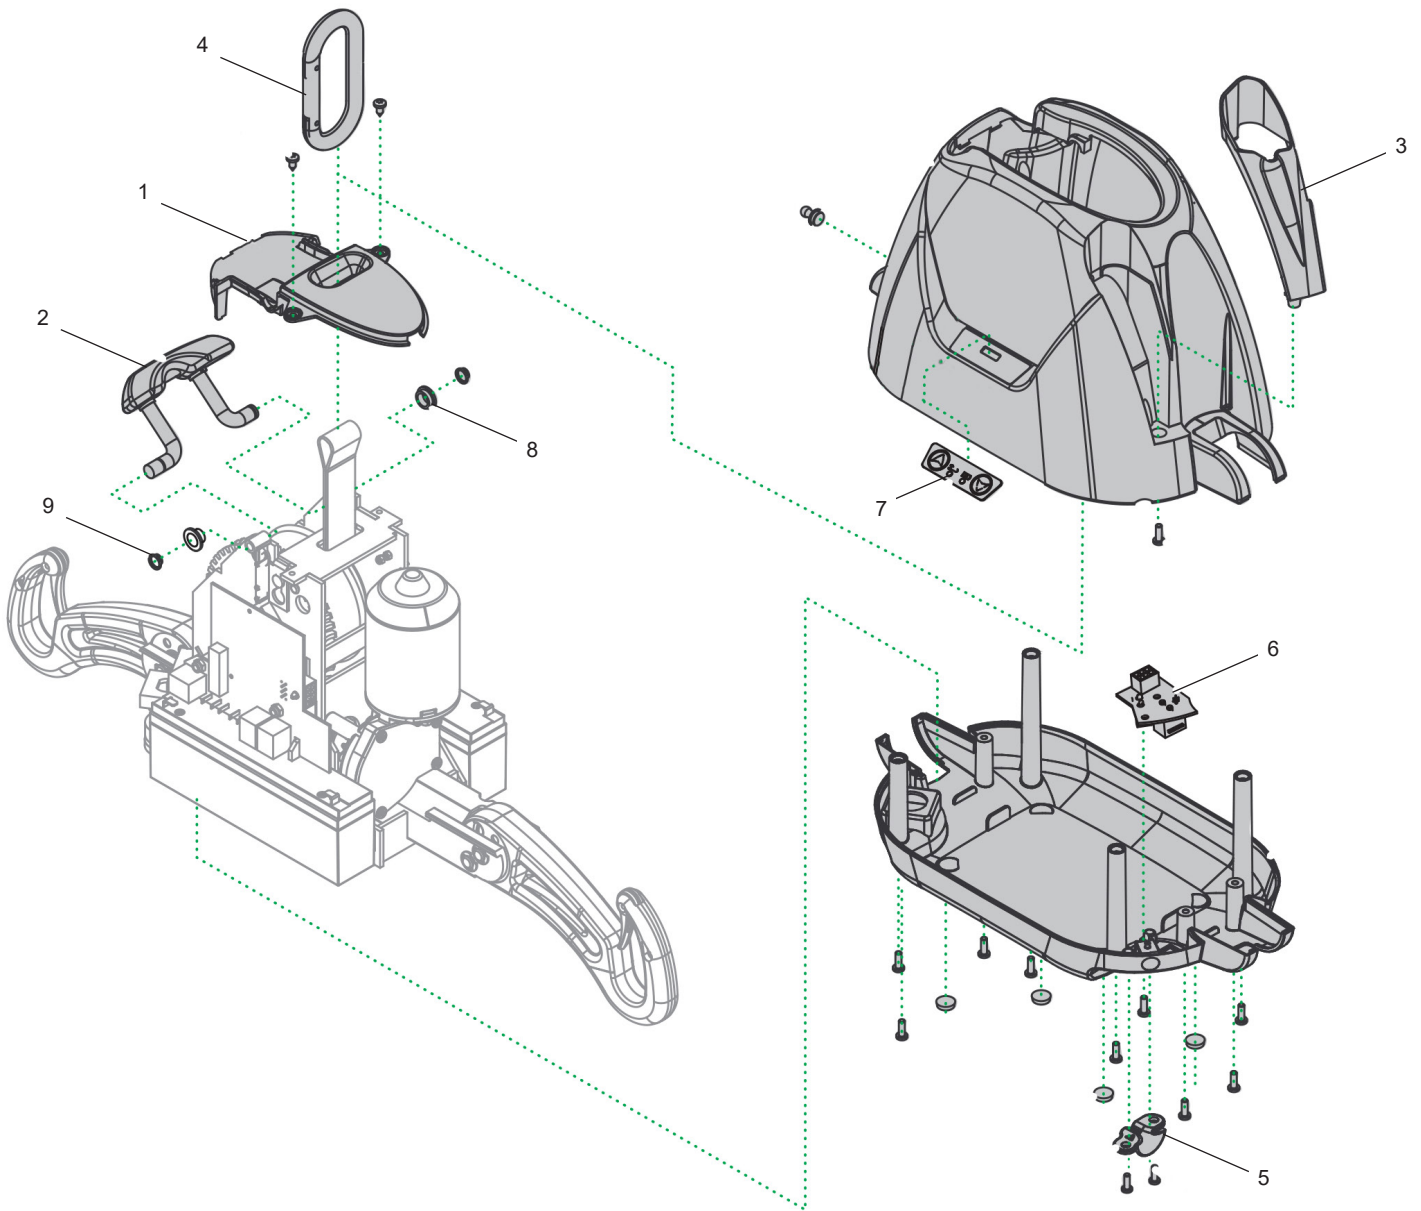

Oxford® Voyager Portable

Chassis

NO	PART NUMBER	DESCRIPTION	QTY
1	39001607CH	Battery 12V 2.3Ah	1
2	VOY-492.00047.1.B	Main PCB	1
3	VOY-200.14240	PCB Support	1
4	VOY-C6P22MM	Emergency Stop Button	1
5	VOY-402.16000	Wiring Kit	1
6	VOY-202.16510	Battery Support	1