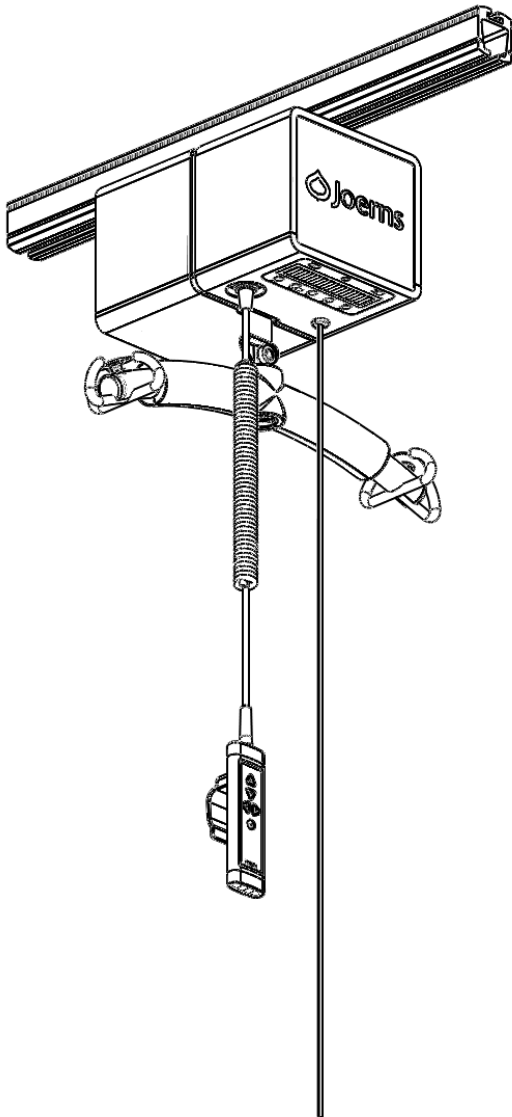

Parts Manual

Oxford® Elara Ceiling Lifts

NO	PART NUMBER	DESCRIPTION	QTY
1	39001600CH	Lift Tape Assembly	1
2	39001601CH	Spreader Bar (inc. Central Pivot & Slick Pin)	1
3	39001630CH	Paediatric Spreader Bar Assembly (inc. Central Pivot and Slick Pin)	1
4	39001631CH	Large Spreader Bar Assembly (inc. Central Pivot and Slick Pin)	1
5	39001602CH	Slick Pin Assembly	1
6	39001604CH	Lower Cover Assembly (inc. LED Strips and Decals)	1
7	39001605CH	Display Screen - 227kg/500lbs	1
8	39001606CH	Display Screen - 284kg/625lbs	1
9	39001607CH	Battery (inc. Fuse, Link Wire and Cable Ties)	2
10	39001608CH	Main PCB (inc. 20 amp Fuse)	1
11	39001610CH	20 amp Battery Link Fuse	5
12	39001612CH	Battery Retaining Strap	1
13	39001613CH	Main Switch Loom (inc. Emergency Stop Switch and Twisted Tape Switch Housing)	1
14	39001614CH	2-way Upper Cover Assembly (inc. x4 1/4 Turn Knob Assemblies & Oxford Decals)	2
15	39001638CH	4-way Upper Cover Assembly (inc. x4 1/4 Turn Knob Assemblies & Oxford Decals)	2
16	39001615CH	1/4 Turn Knob Assemblies (inc. 'Clip-Nuts' and Washers)	4
17	39001616CH	Power Train Assembly (inc. Main Switch Loom and SWL Potentiometer)	1
18	39001617CH	2-way Handset	1
	39001618CH	4-way Handset	1
19	39001619CH	Cool Lighting Loom	1
20	31009653	Charge Transformer Kit (UK)	1
21	31009654	Charge Transformer Kit (US)	1
22	31009655	Charge Transformer Kit (EU)	1
23	31009656	Charge Transformer Kit (AU)	1
24	39001625CH	Emergency Stop Cord and Moulding Assembly	1
25	39001626CH	2-way Trolley Complete (Elara Track)	1
26	39001627CH	4-way Trolley Complete (Elara Track)	1
N/S	31009768	2-way Trolley Complete (Voyager Track)	1
N/S	31009769	4-way Trolley Complete (Voyager Track)	1
N/S	31009740	2-way Trolley Complete (Prism Track)	1
N/S	31009749	4-way Trolley Complete (Prism Track)	1
N/S	31009738	End Charge Station (Voyager & Prism Track)	1
N/S	31009347	End Charge Station (Required for LT & Max Rail Systems)	1
27	39001628CH	Charge Roller Assembly (Complete) (inc. compression spring and retaining fixing)	1
28	39001629CH	Emergency Lower 4mm Hex Key	1
29	39001632CH	Battery Loom (Inc. 2 amp Barrel Fuse)	1
30	39001633CH	Cover Disc	1
31	39001634CH	USB PCB	1
32	39001635CH	USB Ribbon Cable	1
33	39001636CH	Main Ribbon Cable	1
34	39001637CH	Internal Handset Loom	1
35	39001304	Spreader Bar Sling Retaining Washer Kit (inc. Retaining Washer x2, M6 Screw x2, Spring x2, Spacing Post x2)	1
36	11016066	Charger Mains Lead (UK)	1
37	11016062	Charger Mains Lead (US)	1
38	11016063	Charger Mains Lead (EU)	1
39	11016064	Charger Mains Lead (AU)	1