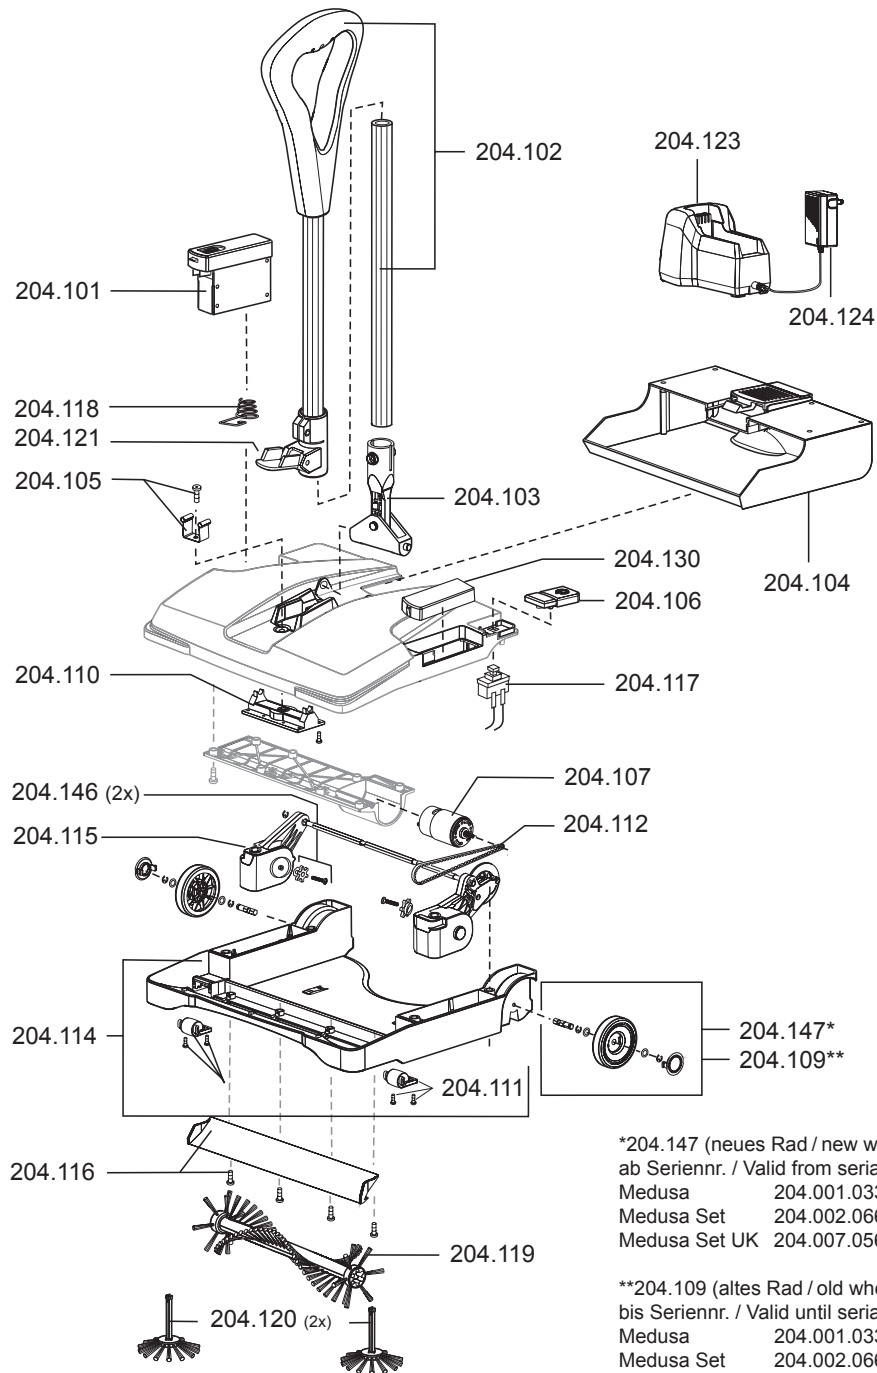

# MEDUSA

item no. description

## spare parts battery sweeper Medusa

204101	battery, lithium-ion
204102	telescopic pole incl. handle
204103	angle for telescopic pole
204104	waste container
204105	clip
204106	power button
204107	engine
204109	back wheel, rubber (1 piece)
204110	spherical bearings
204111	set of front wheels
204112	belt
204114	housing bottom
204115	swingarm
204116	edge set
204117	switch electrical
204118	spring for battery
204119	main brush
204120	side brush
204121	clip for telescopic handle
204123	quick charging unit without adapter
204124	adapter for quick charging unit
204130	cover cap
204147	back wheel, rubber (1 piece)

## accessory battery sweeper Medusa

204116	edge set
204119	main brush
204120	side brush

\*204.147 (neues Rad / new wheel)  
ab Seriennr. / Valid from serial no.:  
Medusa 204.001.03375  
Medusa Set 204.002.06698  
Medusa Set UK 204.007.05610

\*\*204.109 (altes Rad / old wheel)  
bis Seriennr. / Valid until serial no.:  
Medusa 204.001.03374  
Medusa Set 204.002.06697  
Medusa Set UK 204.007.05609