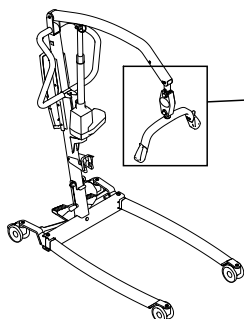

Installing the Wunder CR200 scale with SMARTLOCK®

This instruction is an extract from the service manual. The service manual is available in other languages and can be downloaded from the Invacare website. For more information contact the Invacare representative in your country.

Invacare Portugal, Lda
Rua Estrada Velha 949
4465-784 Leça do Balio
Portugal

Installing the Wunder CR200 scale with a fixed spreader bar

This instruction is an extract from the service manual. The service manual is available in other languages and can be downloaded from the Invacare website. For more information contact the Invacare representative in your country.