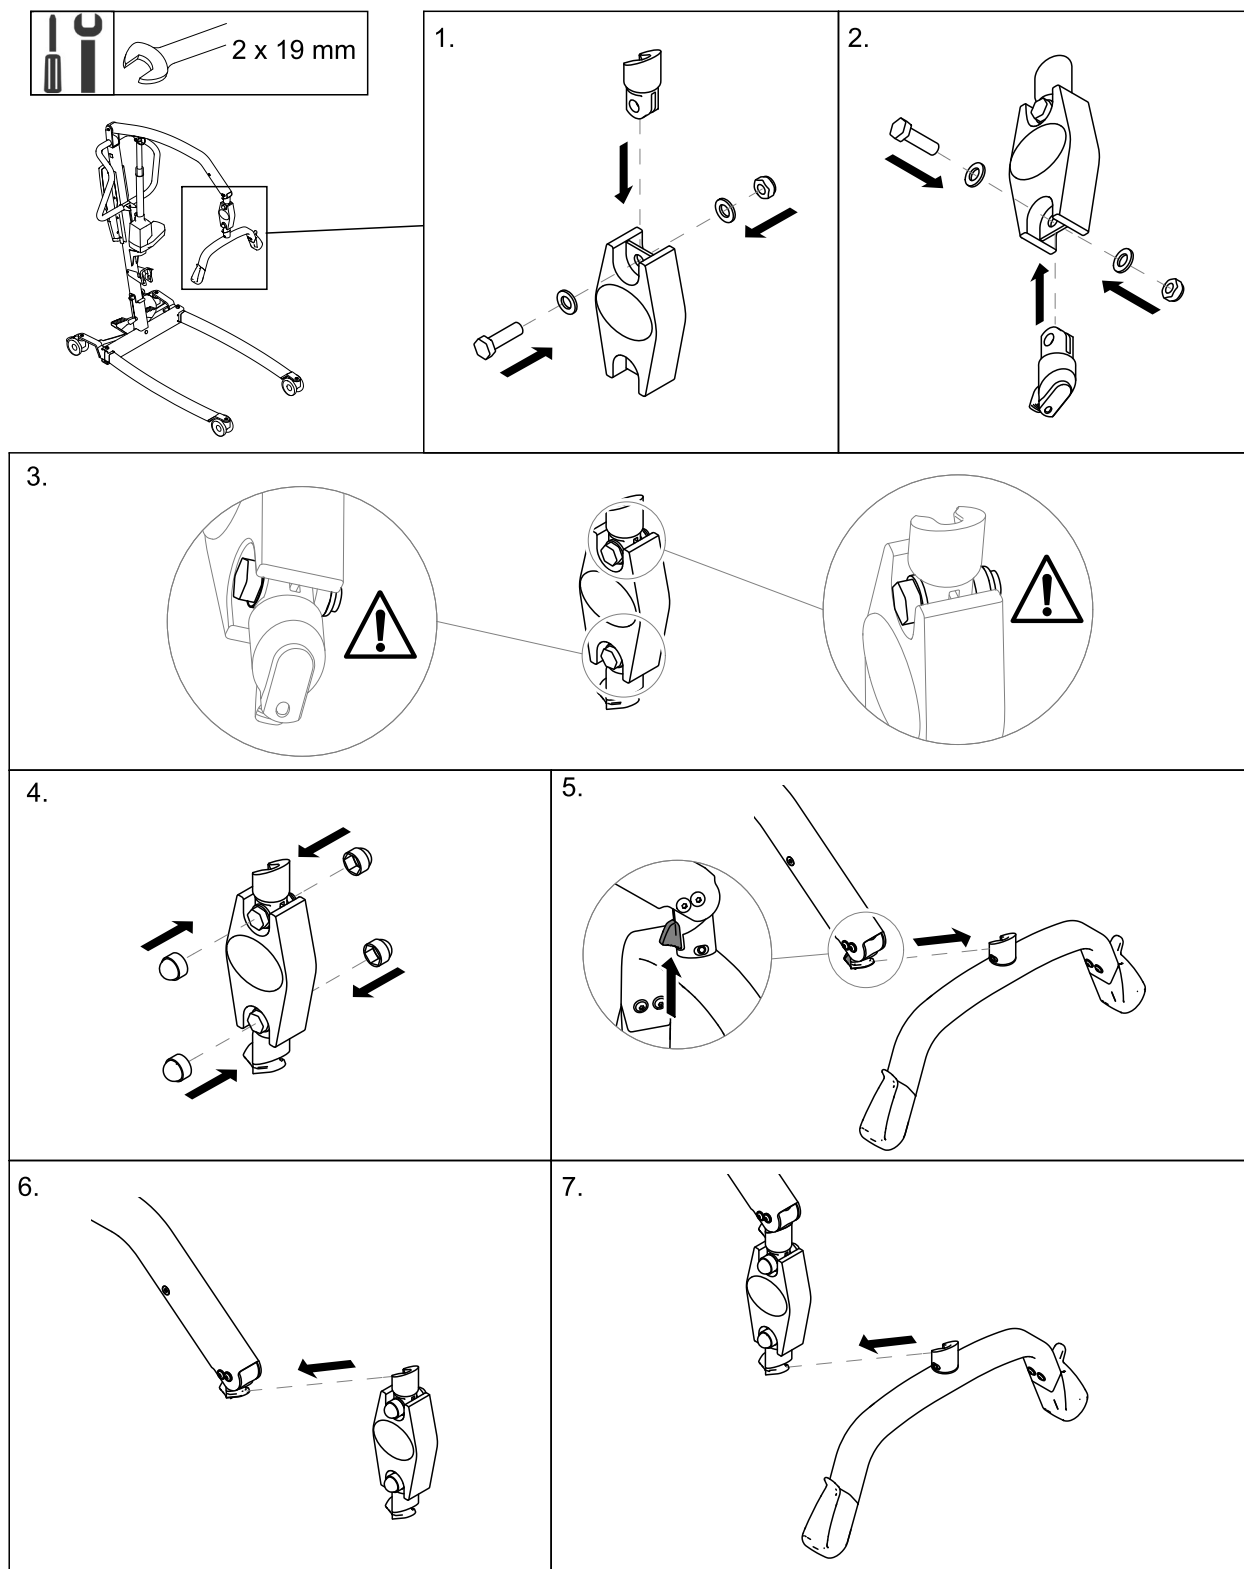

Installing the Wunder CR200 scale with SMARTLOCK®

This instruction is an extract from the service manual. The service manual is available in other languages and can be downloaded from the Invacare website. For more information contact the Invacare representative in your country.

Invacare Portugal, Lda
Rua Estrada Velha 949
4465-784 Leça do Balio
Portugal

Installing the Wunder CR200 scale with a fixed spreader bar

This instruction is an extract from the service manual. The service manual is available in other languages and can be downloaded from the Invacare website. For more information contact the Invacare representative in your country.