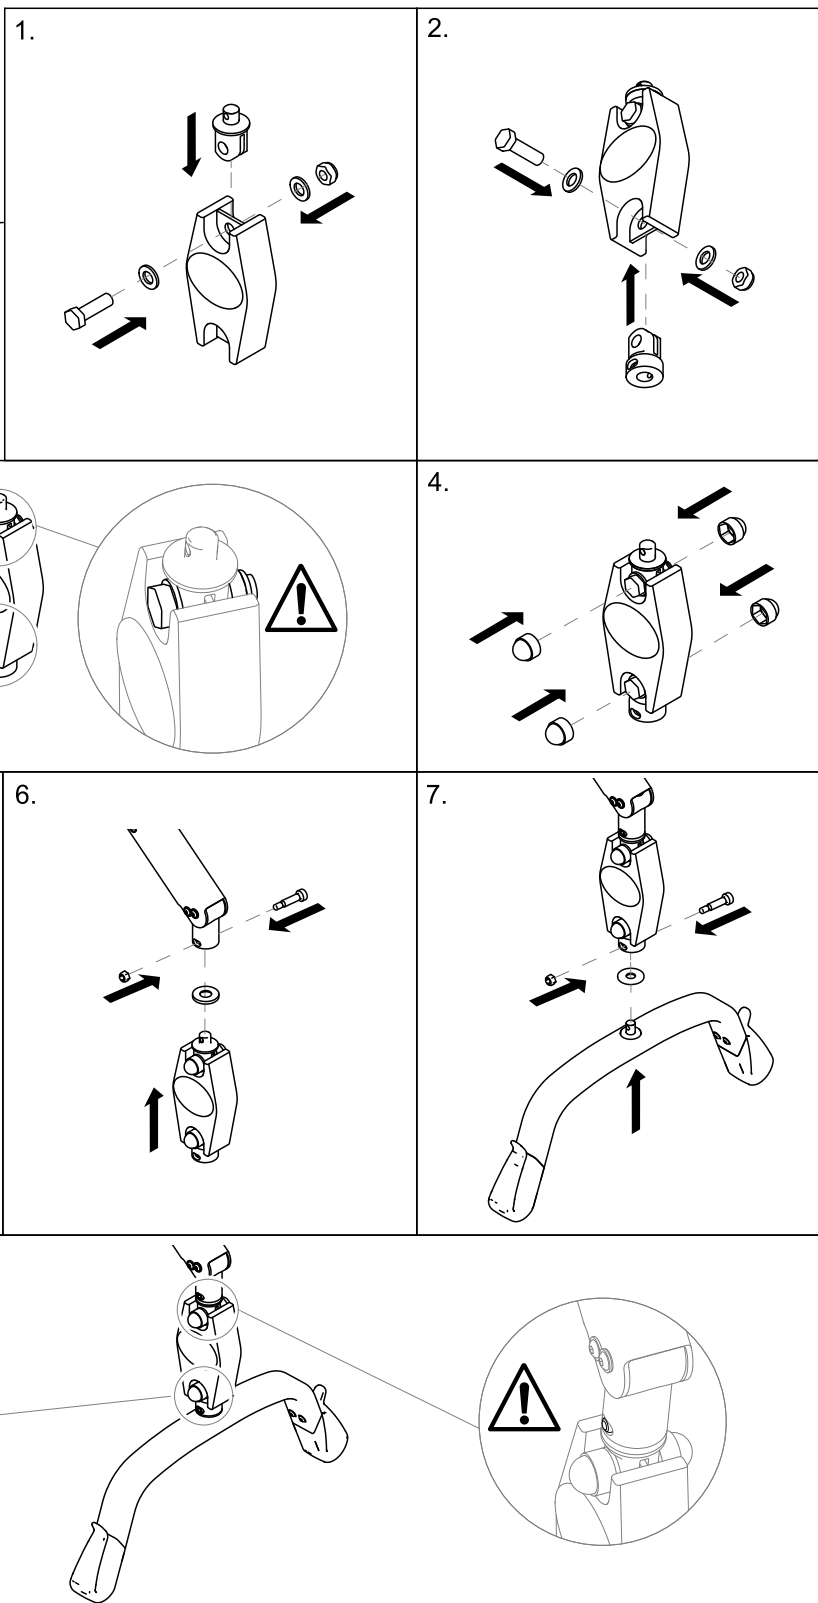

Installing the Wunder CR200 scale with SMARTLOCK®

This instruction is an extract from the service manual. The service manual is available in other languages and can be downloaded from the Invacare website. For more information contact the Invacare representative in your country.

Invacare Portugal, Lda
Rua Estrada Velha 949
4465-784 Leça do Balio
Portugal

Installing the Wunder CR200 scale with a fixed spreader bar

This instruction is an extract from the service manual. The service manual is available in other languages and can be downloaded from the Invacare website. For more information contact the Invacare representative in your country.