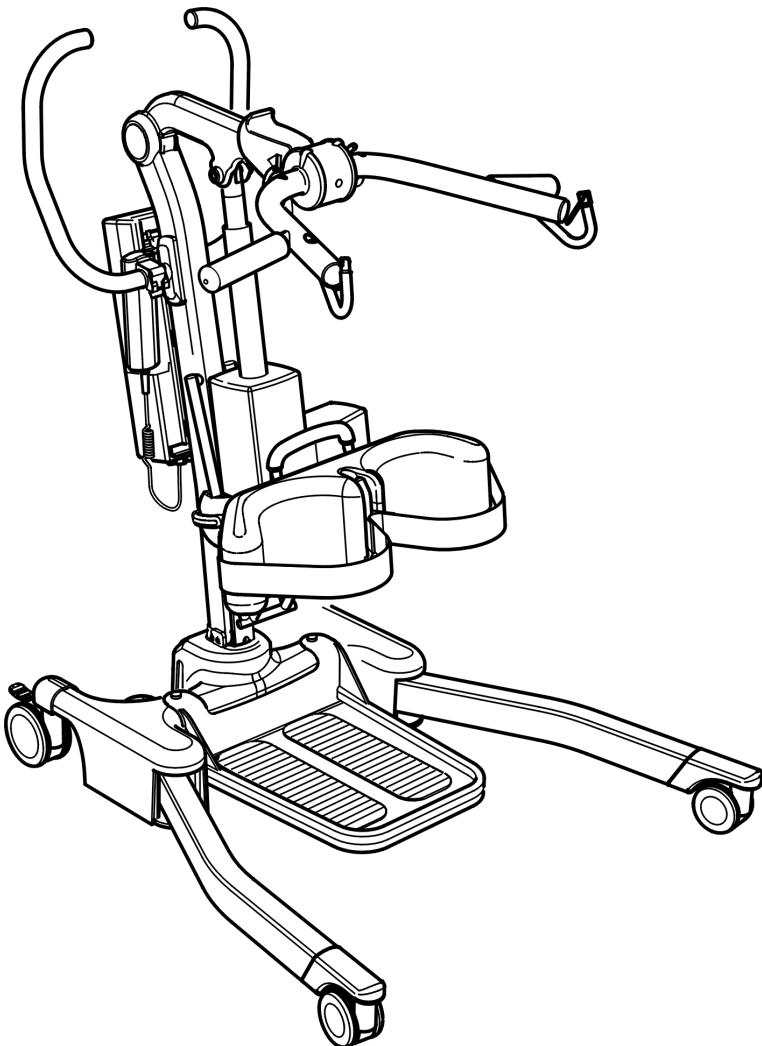

Parts Manual

Oxford® Journey

NO	PART NUMBER	DESCRIPTION	QTY
1	0Y0066	100mm rear castor (braked)	2
2	0Y0109	75mm front castor (non-braked)	2
3	0Y0680	Mast assembly (including latch mechanism)	1
4	0Y0664	Cow horn and boom assembly	1
5	0Y0660	Base assembly (inc. base casting, bottom plate, welded post & labels, not internal parts)	1
6	0Y0675	Left leg extrusion (including fixings)	1
7	0Y0676	Right leg extrusion (including fixings)	1
8	39001167	Control box (Smart™ Monitor)	1
	0Y0678	Control box (Standard)	1
9	0Y0067	Battery pack	1
10	39001202	User handset (Smart™ Monitor only)	1
	0Y0111	User handset (Standard control box)	1
-	39001368	Calibration handset (Smart™ Monitor only) (not shown)	1
-	39001369	Actuator reset handset (Smart™ Monitor only) (not shown)	1
11	39001315	Smart™ Monitor retrofit kit (inc. control box, battery and user handset)	1
12	39001183	Charger and stand assembly (with UK charger lead)	1
13	0Y0071	Charger lead (UK)	1
14	0Y0072	Charger lead (EU)	1
15	0Y0677	Actuator - 210mm stroke (including location pins, sleeves, cover and labels)	1
16	0Y0069	Battery and controller bracket (inc. fixings)	1
17	0Y0669	Foot pedal mechanism complete	1
18	0Y0042	Foot push pad assembly complete	2
19	0Y0045	Front castor leg inserts including fixings (plastic)	2
20	0Y0659	Upper fixings kit	1
21	0Y0661	Base fixings kit (all bolts, screws and fixings)	1
22	0Y0684	Push handle - left hand	1
23	0Y0685	Push handle - right hand	1
24	0Y0683	Push handle covers	2
25	0Y0682	Pivot joint plastic cover (includes inner and outer piece)	2
26	0Y0662	Cow horn adjustment slide cover (left and right part)	1
27	0Y0666	Cow horn indicator cover (left and right part)	1
28	0Y0674	Knee pad rod adjustment clamp	1
29	0Y0671	Knee pad adjustment fixings	1
30	0Y0686	Rear base cast cover	2
31	0Y0665	Cow horn handle grips	2
32	0Y0672	Kneepad adjustment handle	2
33	0Y0500	Leg strap	1
34	0Y0499	Knee pad (no fixings included)	1
35	0Y0673	Knee pad bracket (not including kneepad or leg strap)	1
36	0Y0670	Foot tray assembly	1
37	0Y0681	Mast lock pin and handle	1
-	0Y0687	Sling retaining clip (not shown)	10
-	0Y0128	Castor tightening wrench (not shown)	1
-	0Y0668	Decal set (excludes serial number labels) (not shown)	1
-	0Y0070	Handset clip (not shown)	2